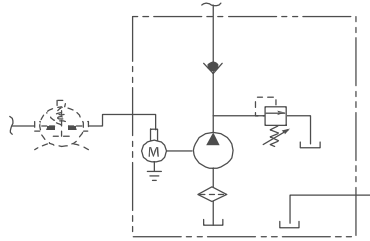

3.3 Model M-3304 (Formerly M-304)

Description

- Pump / Motor / Reservoir / Unit
- Check Valve
- Externally Adjustable Relief Valve
- #6 SAE Outlet
- .250 NPT Return
- Horizontal Mounting Standard

Popular Options

- Vertical Mounting / Motor Up

Schematic

SIDE VIEW

END VIEW

How to Order Your M-3304

Comprehensive information may be found on the page referenced below each selection category.

Shown as standard with:

Pump	Motor	Voltage	Reservoir (Length)	Motor Start Switch	Mounting Bracket	Mounting Position	Accessories
	08111	12	06102		04560	Horizontal	
Ref. Page	Ref. Page 52		Ref. Page 76-86	Ref. Page 89	Ref. Page 91		Ref. Page 92