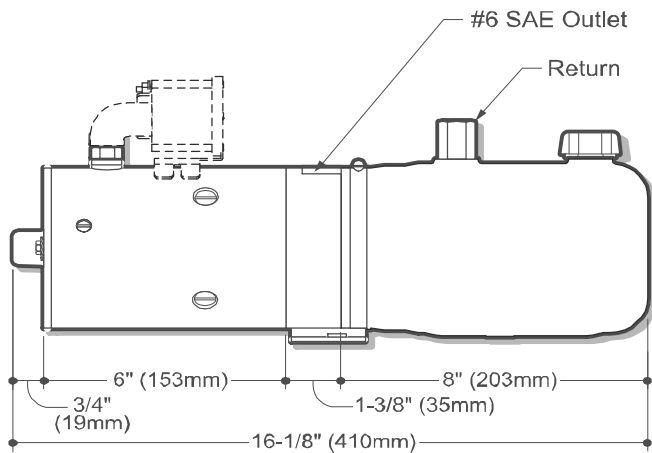

3.3 Model M-3304 (Formerly M-304)

Description

- Pump / Motor / Reservoir / Unit
- Check Valve
- Externally Adjustable Relief Valve
- #6 SAE Outlet
- .250 NPT Return
- Horizontal Mounting Standard

Popular Options

- Vertical Mounting / Motor Up

Schematic

SIDE VIEW

END VIEW

How to Order Your M-3304

Comprehensive information may be found on the page referenced below each selection category.

Shown as standard with:

Pump	Motor	Voltage	Reservoir (Length)	Motor Start Switch	Mounting Bracket	Mounting Position	Accessories
	08111	12	06102		04560	Horizontal	
Ref. Page	Ref. Page 52		Ref. Page 76-86	Ref. Page 89	Ref. Page 91		Ref. Page 92