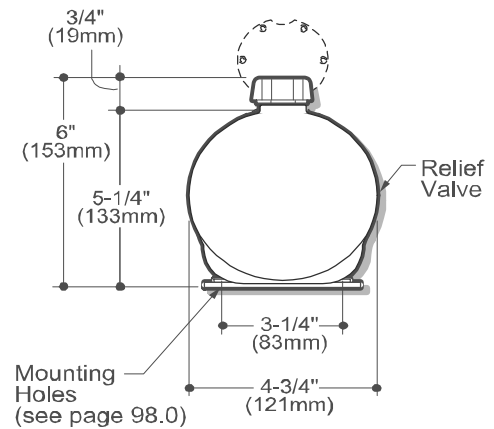

3.3 Model M-3304 (Formerly M-304)

Description

- Pump / Motor / Reservoir / Unit
- Check Valve
- Externally Adjustable Relief Valve
- #6 SAE Outlet
- .250 NPT Return
- Horizontal Mounting Standard

Popular Options

- Vertical Mounting / Motor Up

Schematic

SIDE VIEW

END VIEW

How to Order Your M-3304

Comprehensive information may be found on the page referenced below each selection category.

Shown as standard with:

Pump	Motor	Voltage	Reservoir (Length)	Motor Start Switch	Mounting Bracket	Mounting Position	Accessories
	08111	12	06102		04560	Horizontal	
Ref. Page	Ref. Page 52		Ref. Page 76-86	Ref. Page 89	Ref. Page 91		Ref. Page 92