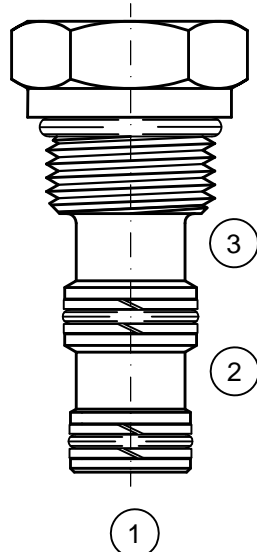

Cavity Plugs all Sizes

2-Way Cavity
Blocks Ports 1 & 2
CPLG-XX-X-20-000

2-1/2-Way Cavity
Blocks Ports 1, 2 & 3
CPLG-XX-X-25-XXX

3-Way Cavity
Blocks Ports 1, 2 & 3
CPLG-XX-X-30-XXX

4-Way Cavity
Blocks Ports 1, 2, 3 & 4
CPLG-XX-X-40-XXX

CPLG-XX-X-XX-XXX

BASIC

SIZE

- 04 = 7/16"-20 UNF
- 08 = 3/4"-16 UNF
- 10 = 7/8"-14 UNF
- 12 = 1 1/16"-12 UN
- 16 = 1 5/16"-12 UN

SEALS

- N = BUNA "N"
- V = VITON

TYPE

- 20 = 2-WAY
- 25 = 2½-WAY
- 30 = 3-WAY
- 40 = 4-WAY

X = BLOCKED; O = OPEN

	2-WAY		2½ & 3-WAY			4-WAY			
	1	2	1	2	3	1	2	3	4
000	X	X	X	X	X	X	X	X	X
012			O	O	X	O	O	X	X
013			O	X	O	O	X	O	X
014						O	X	X	O
023			X	O	O	X	O	O	X
024						X	O	X	O
034						X	X	O	O
123						O	O	O	X
124						O	O	X	O
134						O	X	O	O
234						X	O	O	O