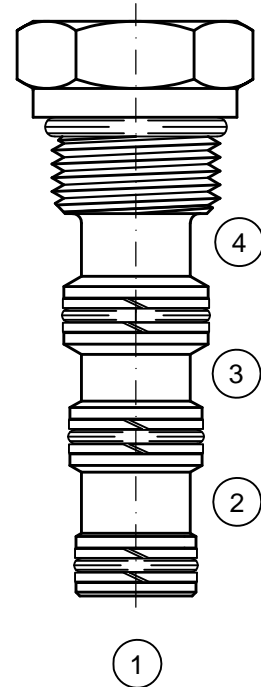

Cavity Plugs all Sizes

2-Way Cavity
Blocks Ports 1 & 2
CPLG-XX-X-20-000

2-1/2-Way Cavity
Blocks Ports 1, 2 & 3
CPLG-XX-X-25-XXX

3-Way Cavity
Blocks Ports 1, 2 & 3
CPLG-XX-X-30-XXX

4-Way Cavity
Blocks Ports 1, 2, 3 & 4
CPLG-XX-X-40-XXX

CPLG-XX-X-XX-XXX

BASIC

SIZE

- 04 = 7/16"-20 UNF
- 08 = 3/4"-16 UNF
- 10 = 7/8"-14 UNF
- 12 = 1 1/16"-12 UN
- 16 = 1 5/16"-12 UN

SEALS

- N = BUNA "N"
- V = VITON

TYPE

- 20 = 2-WAY
- 25 = 2½-WAY
- 30 = 3-WAY
- 40 = 4-WAY

X = BLOCKED; O = OPEN

	2-WAY		2½ & 3-WAY			4-WAY			
	1	2	1	2	3	1	2	3	4
000	X	X	X	X	X	X	X	X	X
012			O	O	X	O	O	X	X
013			O	X	O	O	X	O	X
014						O	X	X	O
023			X	O	O	X	O	O	X
024						X	O	X	O
034						X	X	O	O
123						O	O	O	X
124						O	O	X	O
134						O	X	O	O
234						X	O	O	O