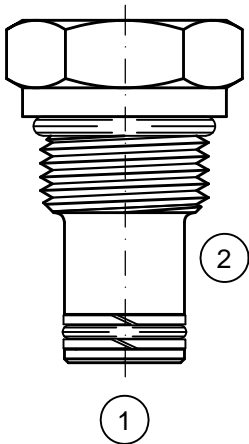

Cavity Plugs all Sizes

2-Way Cavity
Blocks Ports 1 & 2
CPLG-XX-X-20-000

2-1/2-Way Cavity
Blocks Ports 1, 2 & 3
CPLG-XX-X-25-XXX

3-Way Cavity
Blocks Ports 1, 2 & 3
CPLG-XX-X-30-XXX

4-Way Cavity
Blocks Ports 1, 2, 3 & 4
CPLG-XX-X-40-XXX

CPLG-XX-X-XX-XXX

BASIC

SIZE

- 04 = 7/16"-20 UNF
- 08 = 3/4"-16 UNF
- 10 = 7/8"-14 UNF
- 12 = 1 1/16"-12 UN
- 16 = 1 5/16"-12 UN

SEALS

- N = BUNA "N"
- V = VITON

TYPE

- 20 = 2-WAY
- 25 = 2½-WAY
- 30 = 3-WAY
- 40 = 4-WAY

X = BLOCKED; O = OPEN

	2-WAY		2½ & 3-WAY			4-WAY			
	1	2	1	2	3	1	2	3	4
000	X	X	X	X	X	X	X	X	X
012			O	O	X	O	O	X	X
013			O	X	O	O	X	O	X
014						O	X	X	O
023			X	O	O	X	O	O	X
024						X	O	X	O
034						X	X	O	O
123						O	O	O	X
124						O	O	X	O
134						O	X	O	O
234						X	O	O	O