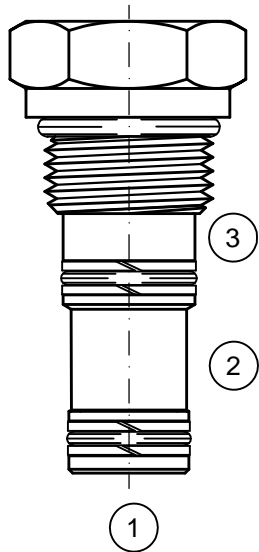

Cavity Plugs all Sizes

2-Way Cavity
Blocks Ports 1 & 2
CPLG-XX-X-20-000

2-1/2-Way Cavity
Blocks Ports 1, 2 & 3
CPLG-XX-X-25-XXX

3-Way Cavity
Blocks Ports 1, 2 & 3
CPLG-XX-X-30-XXX

4-Way Cavity
Blocks Ports 1, 2, 3 & 4
CPLG-XX-X-40-XXX

CPLG-XX-X-XX-XXX

BASIC

SIZE

- 04 = 7/16"-20 UNF
- 08 = 3/4"-16 UNF
- 10 = 7/8"-14 UNF
- 12 = 1 1/16"-12 UN
- 16 = 1 5/16"-12 UN

SEALS

- N = BUNA "N"
- V = VITON

TYPE

- 20 = 2-WAY
- 25 = 2½-WAY
- 30 = 3-WAY
- 40 = 4-WAY

X = BLOCKED; O = OPEN

	2-WAY		2½ & 3-WAY			4-WAY			
	1	2	1	2	3	1	2	3	4
000	X	X	X	X	X	X	X	X	X
012			O	O	X	O	O	X	X
013			O	X	O	O	X	O	X
014						O	X	X	O
023			X	O	O	X	O	O	X
024						X	O	X	O
034						X	X	O	O
123						O	O	O	X
124						O	O	X	O
134						O	X	O	O
234						X	O	O	O